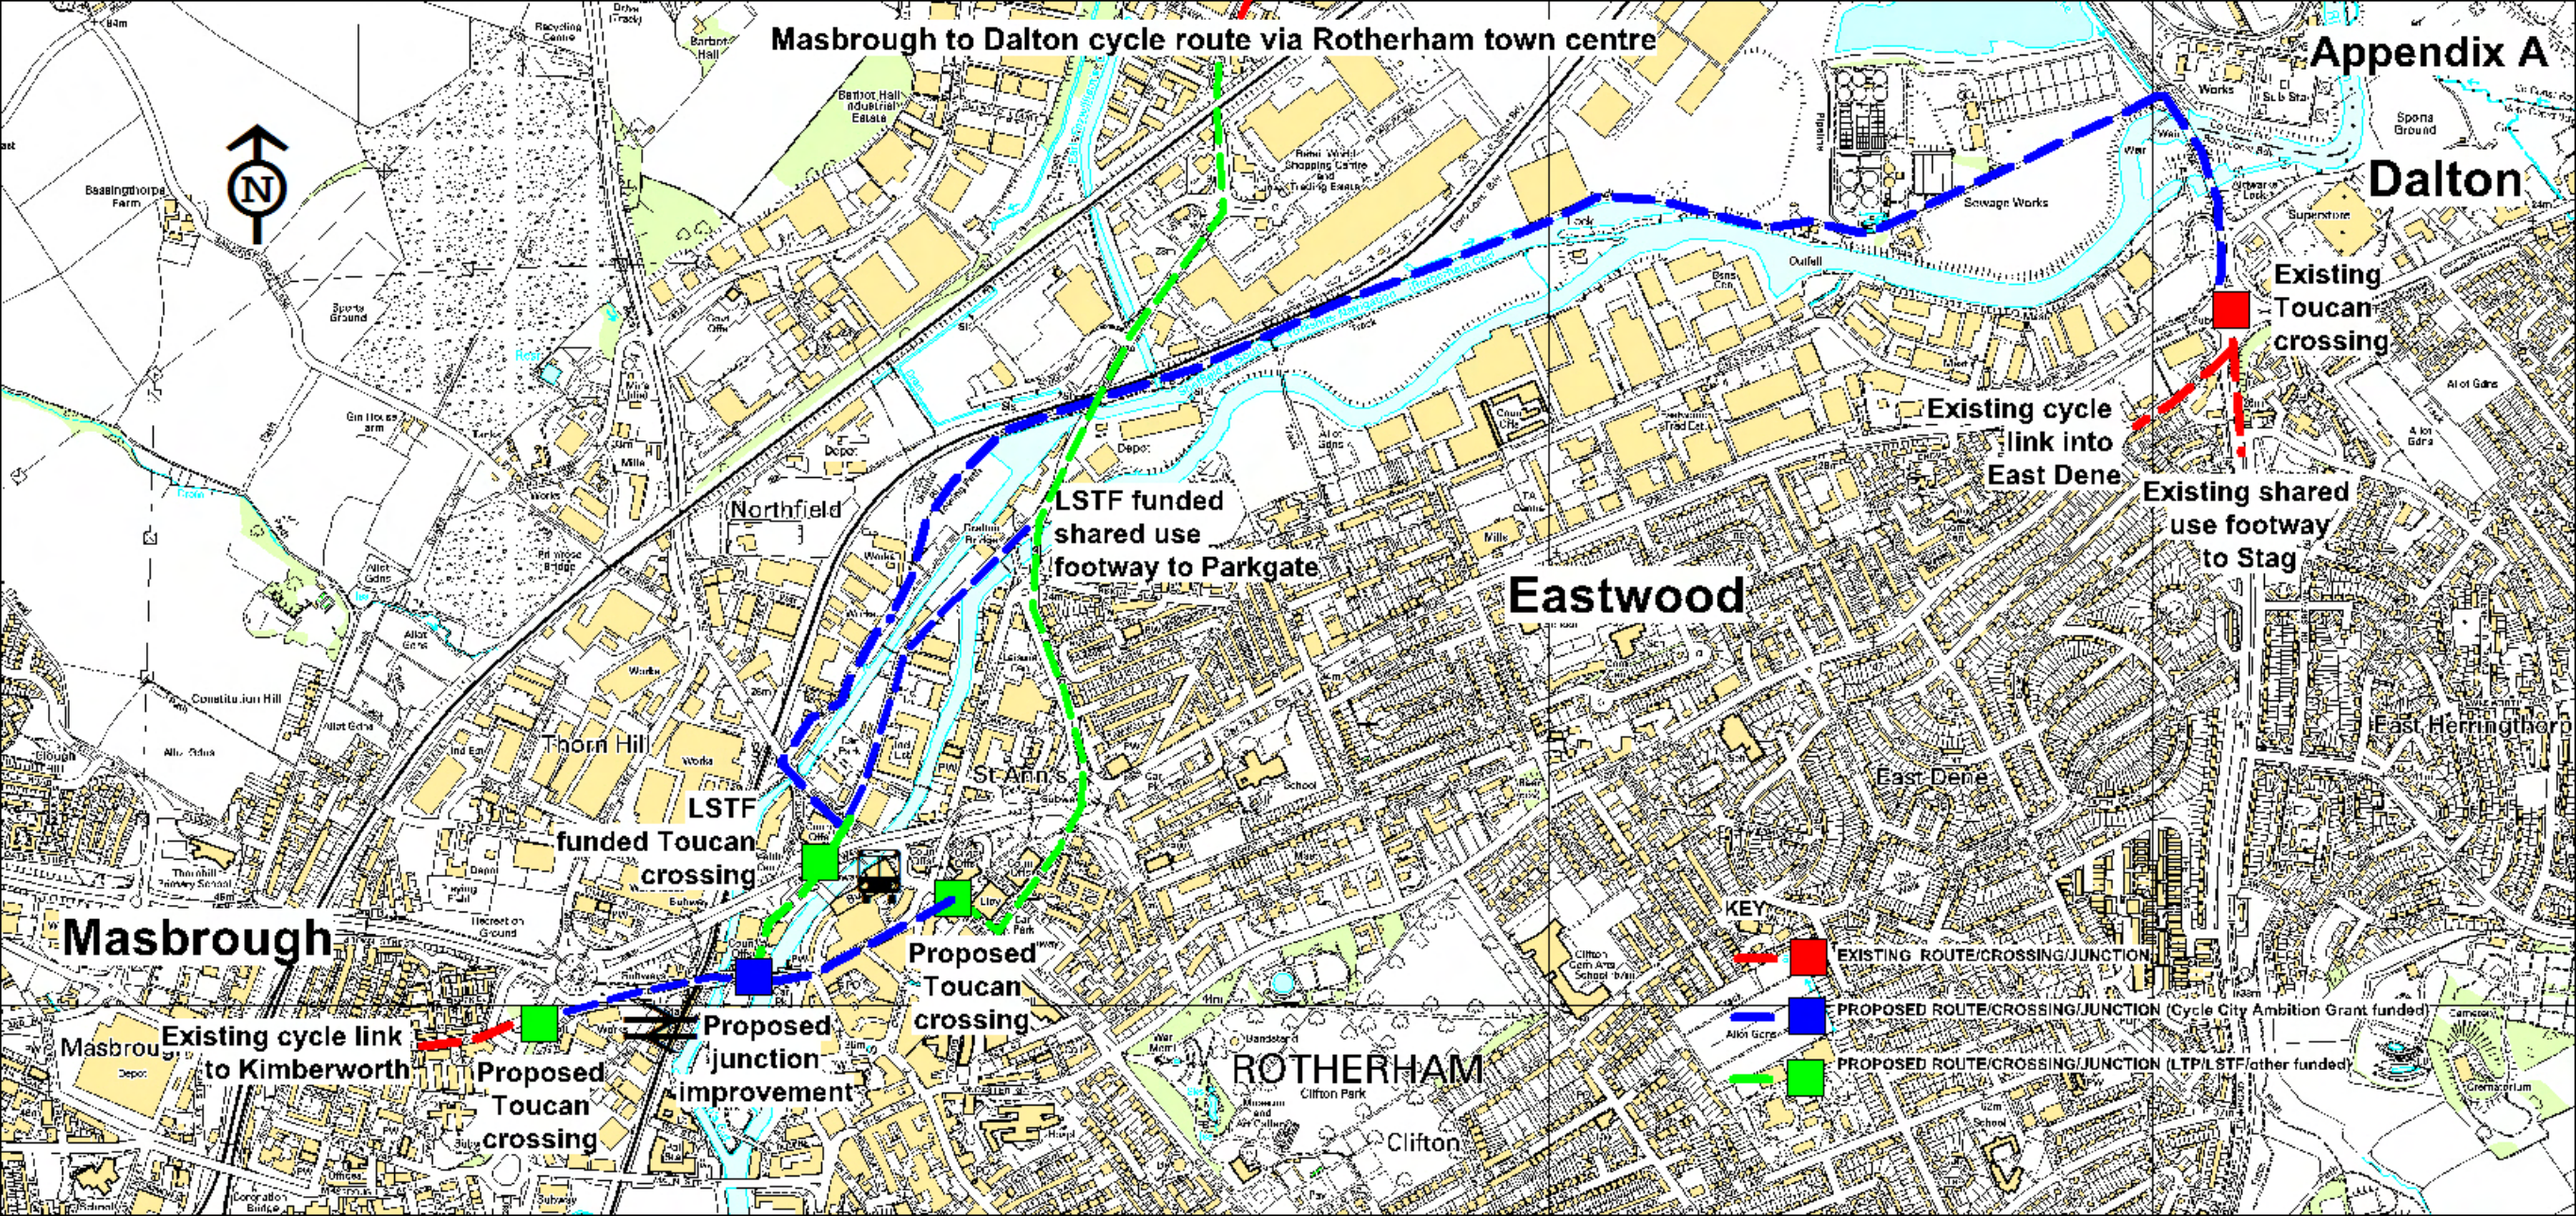

Masbrough to Dalton cycle route via Rotherham town centre

Dalton

Existing Toucan crossing

Existing cycle link into East Dene

Existing shared use footway to Stag

Eastwood

LSTF funded shared use footway to Parkgate

Northfield

LSTF funded Toucan crossing

Proposed Toucan crossing

Proposed junction improvement

Masbrough

Existing cycle link to Kimberworth

Proposed Toucan crossing

KEY

-  EXISTING ROUTE/CROSSING/JUNCTION
-  PROPOSED ROUTE/CROSSING/JUNCTION (Cycle City Ambition Grant funded)
-  PROPOSED ROUTE/CROSSING/JUNCTION (LTP/LSTF/other funded)

ROTHERHAM